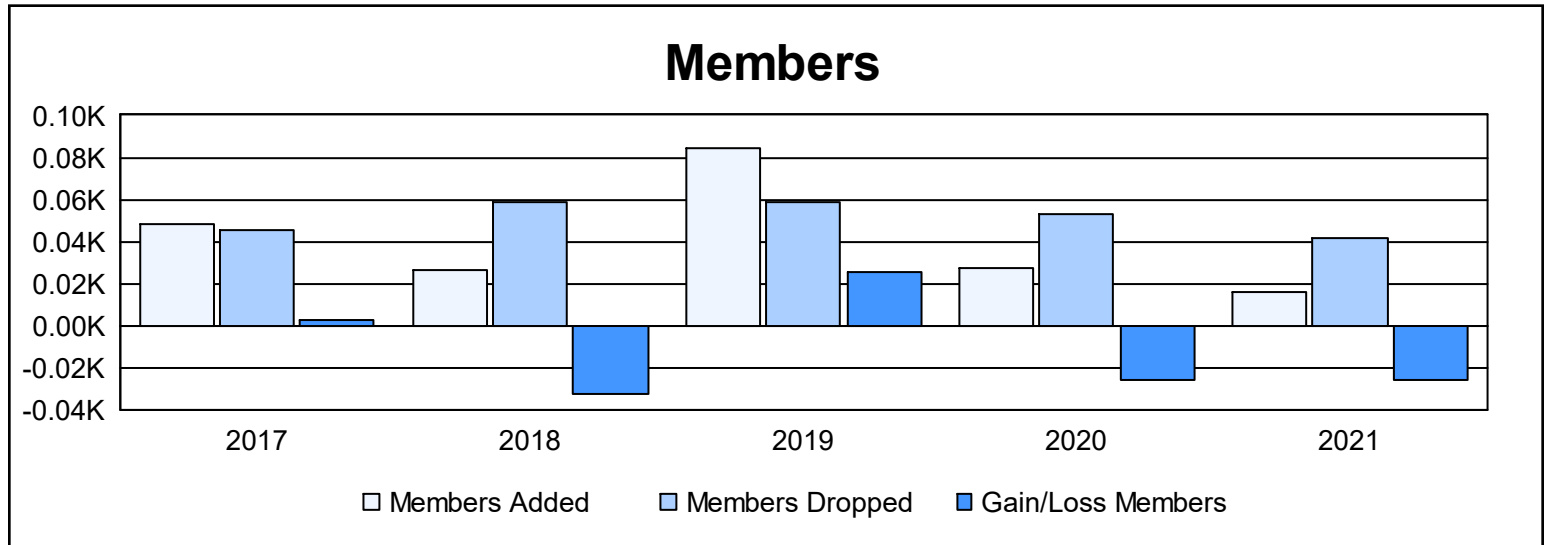

Year	New Clubs	Dropped Clubs	Gain/Loss Clubs	New Members	Charter Members	Reinstate Members	Transfer Members	Total Member Added	Total Members Dropped	Gain/Loss Members
2016-2017	0	0	0	46	0	1	1	48	45	3
2017-2018	0	0	0	25	0	0	1	26	59	-33
2018-2019	1	1	0	58	25	1	0	84	59	25
2019-2020	0	0	0	26	0	1	0	27	53	-26
2020-2021	0	0	0	15	0	1	0	16	42	-26
Average	0	0	0	34	5	1	0	40	52	-11

Membership Composition June 2021 Cumulative

Gender Composition June 2021 Cumulative