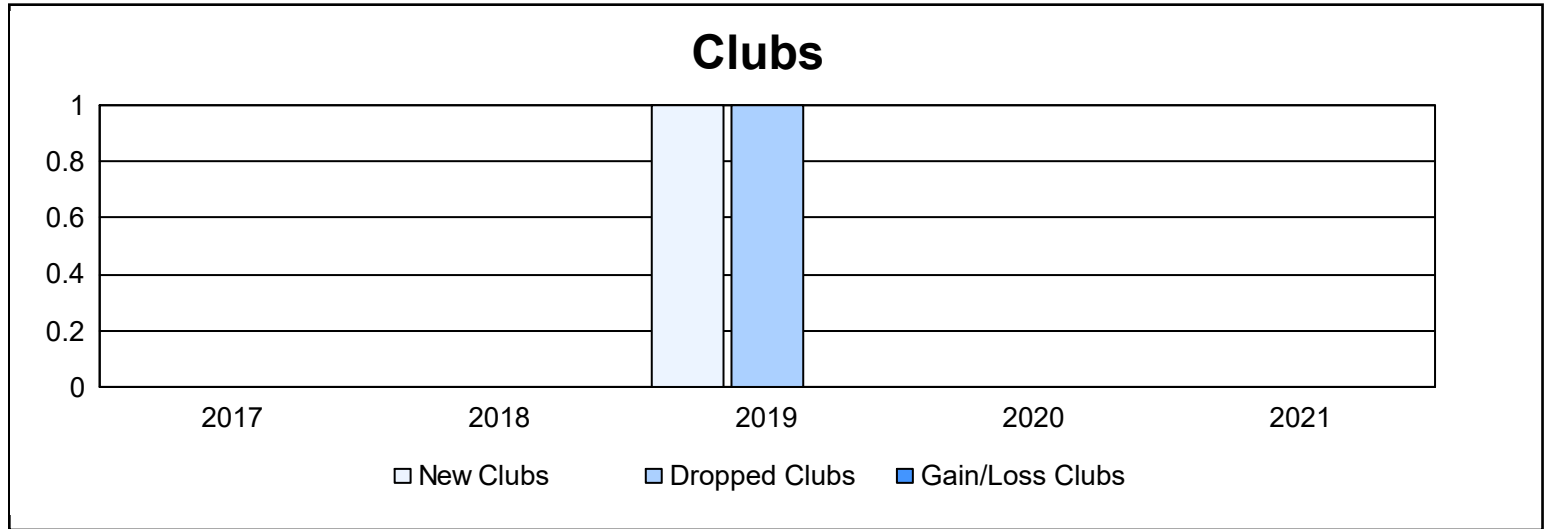

Year	New Clubs	Dropped Clubs	Gain/Loss Clubs	New Members	Charter Members	Reinstate Members	Transfer Members	Total Member Added	Total Members Dropped	Gain/Loss Members
2016-2017	0	0	0	46	0	1	1	48	45	3
2017-2018	0	0	0	25	0	0	1	26	59	-33
2018-2019	1	1	0	58	25	1	0	84	59	25
2019-2020	0	0	0	26	0	1	0	27	53	-26
2020-2021	0	0	0	15	0	1	0	16	42	-26
Average	0	0	0	34	5	1	0	40	52	-11

Membership Composition June 2021 Cumulative

Gender Composition June 2021 Cumulative